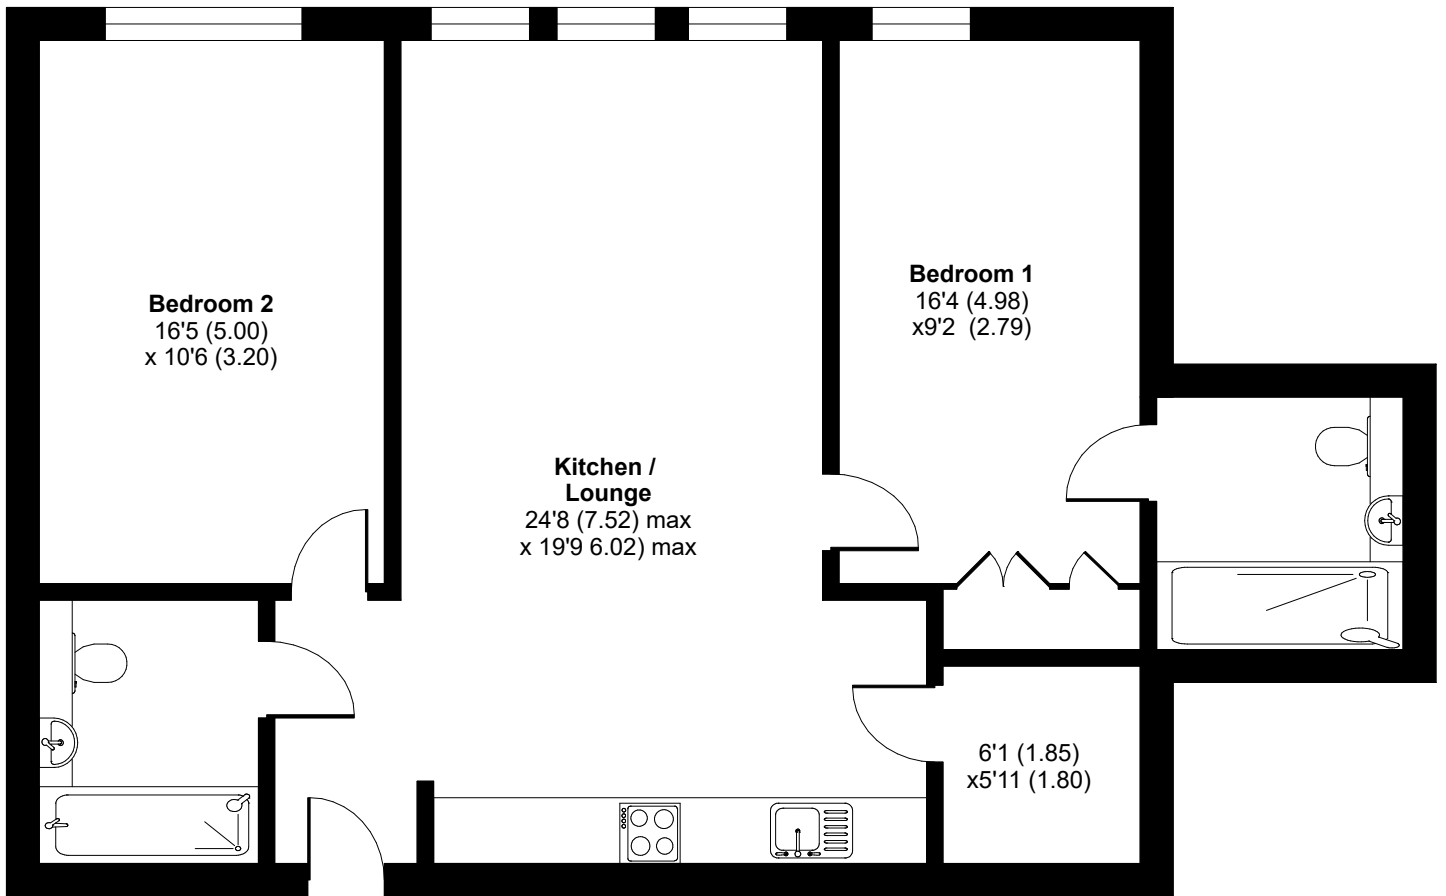

Ludgate Hill, Birmingham, B3

Approximate Area = 898 sq ft / 83.4 sq m

For identification only - Not to scale

FOURTH FLOOR